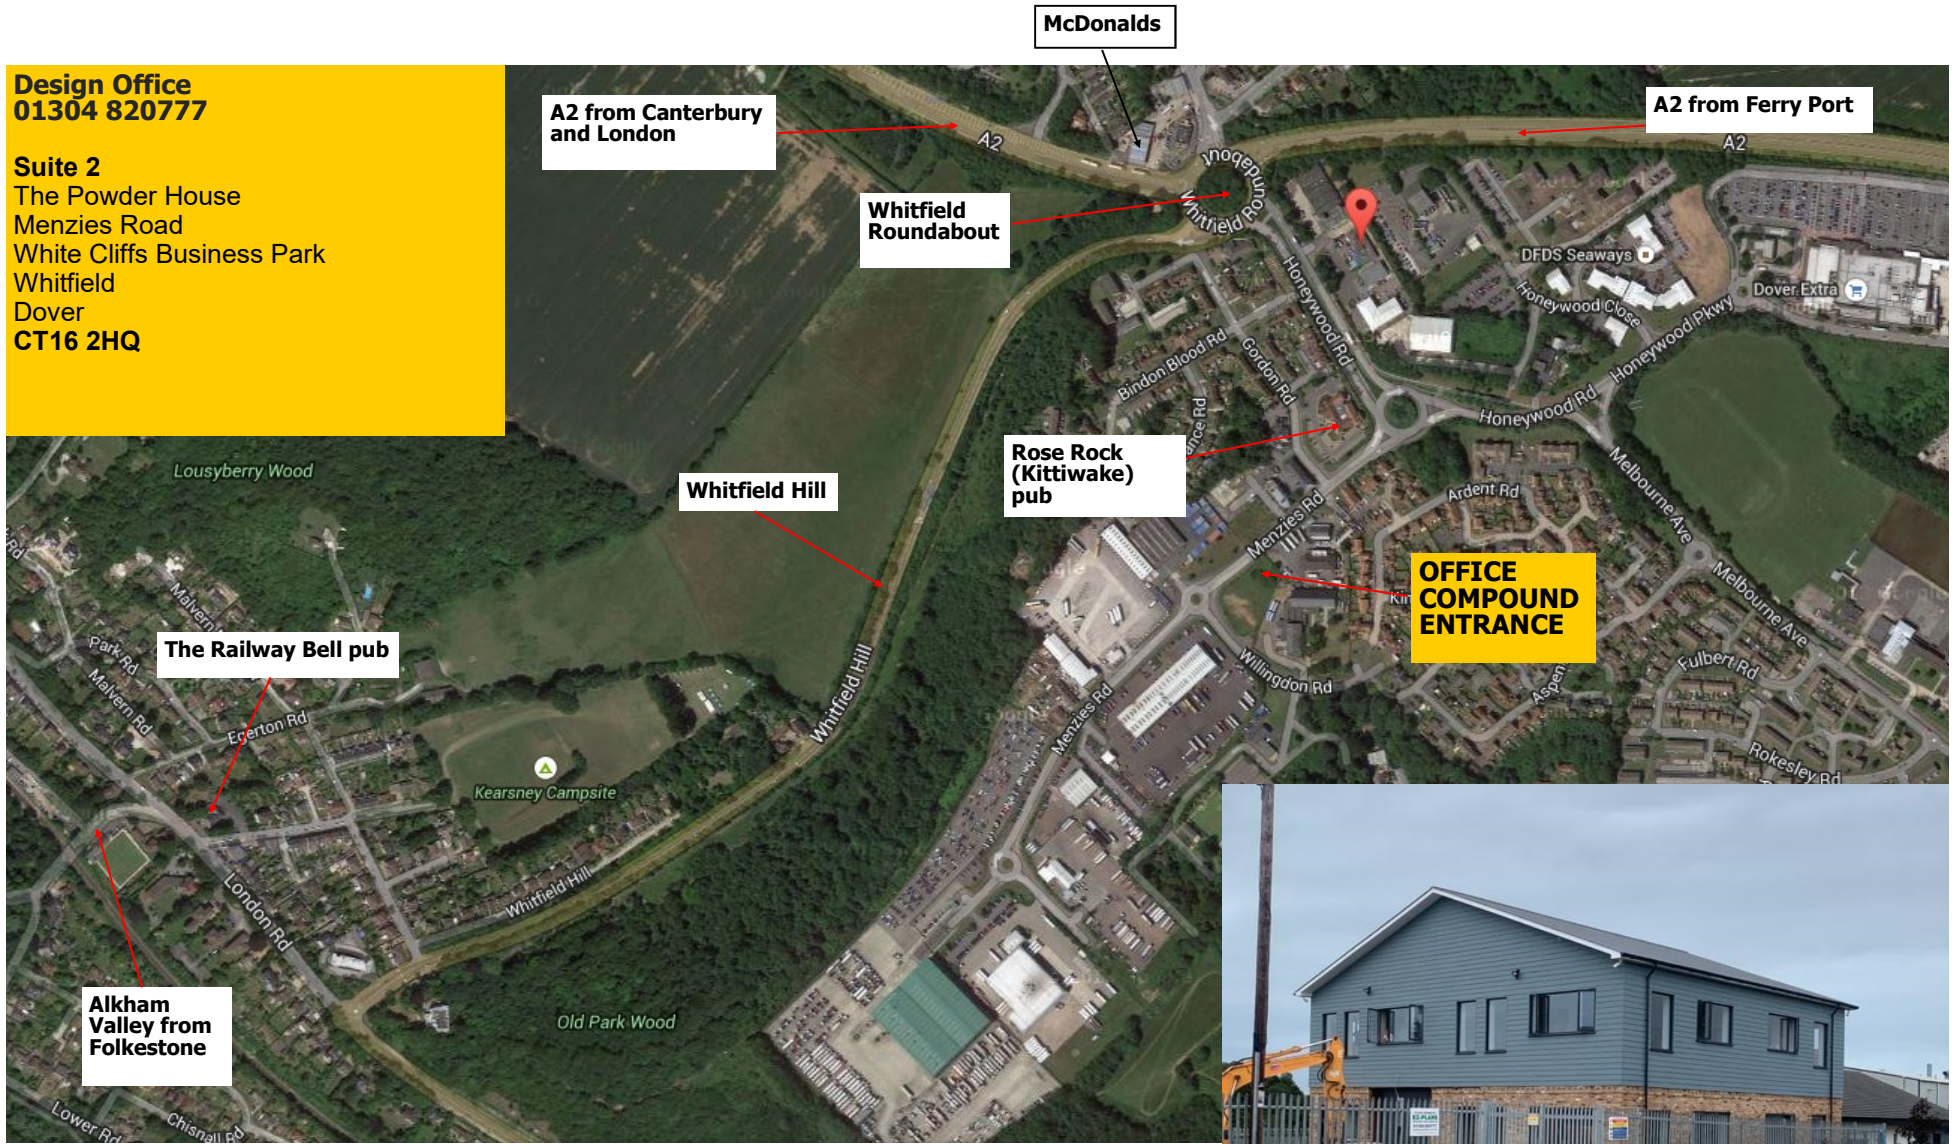

Design Office
01304 820777

Suite 2
The Powder House
Menzies Road
White Cliffs Business Park
Whitfield
Dover
CT16 2HQ

EZ-PLANS